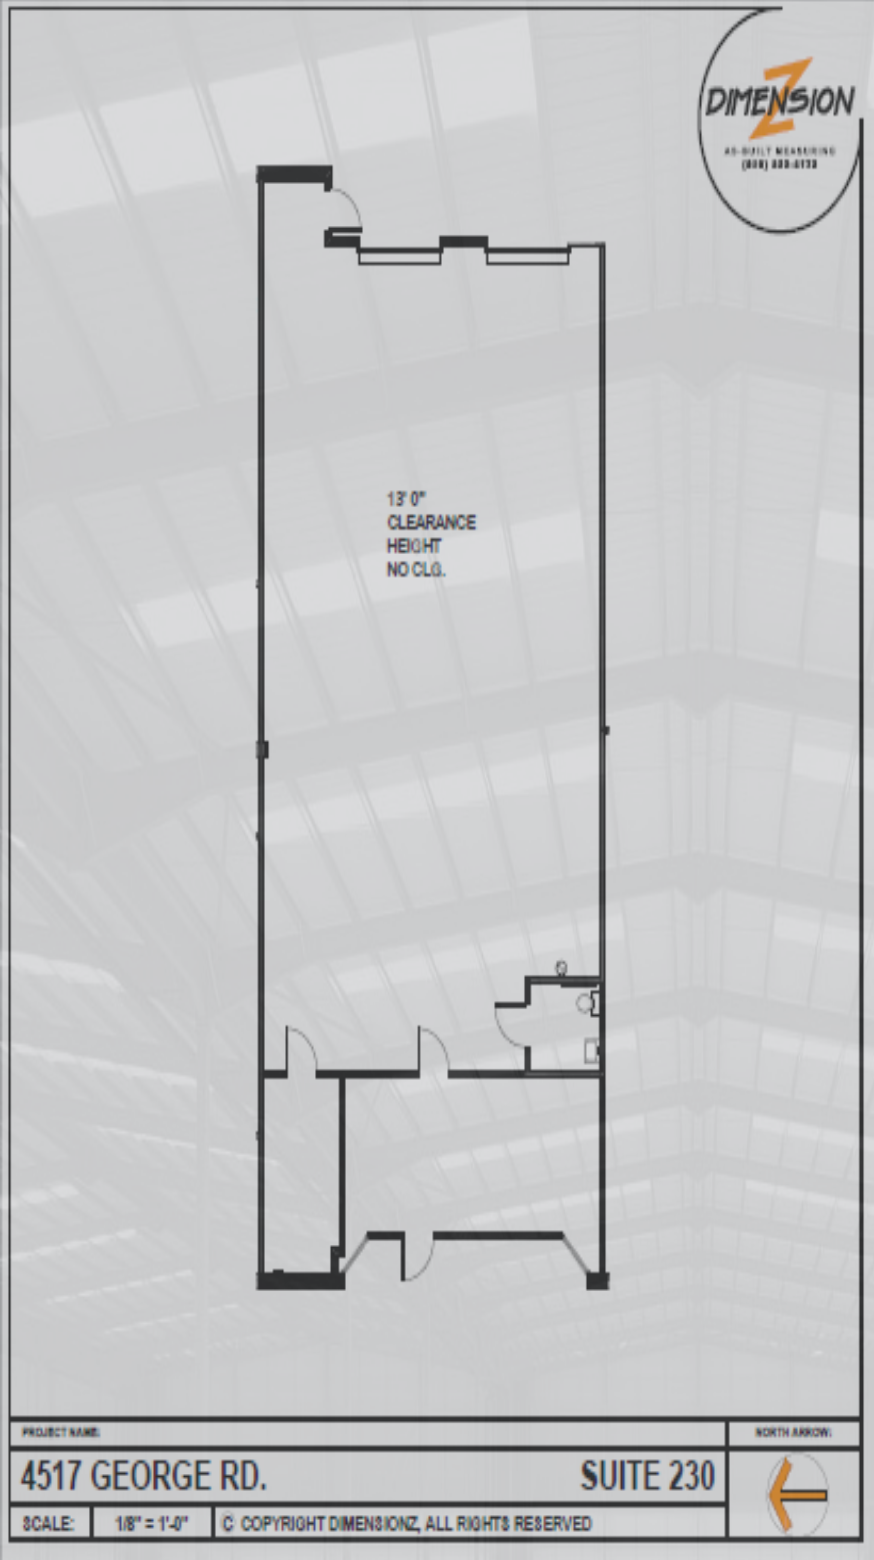

Site Plan

Owner Contact:

Benjamin F. Wallert
Operations Director
First Industrial Realty Trust, Inc.
5455 W. Waters Avenue, Suite 211
Tampa, FL 33634
Direct: (813) 347-5221
bwallert@firstindustrial.com

www.firstindustrial.com